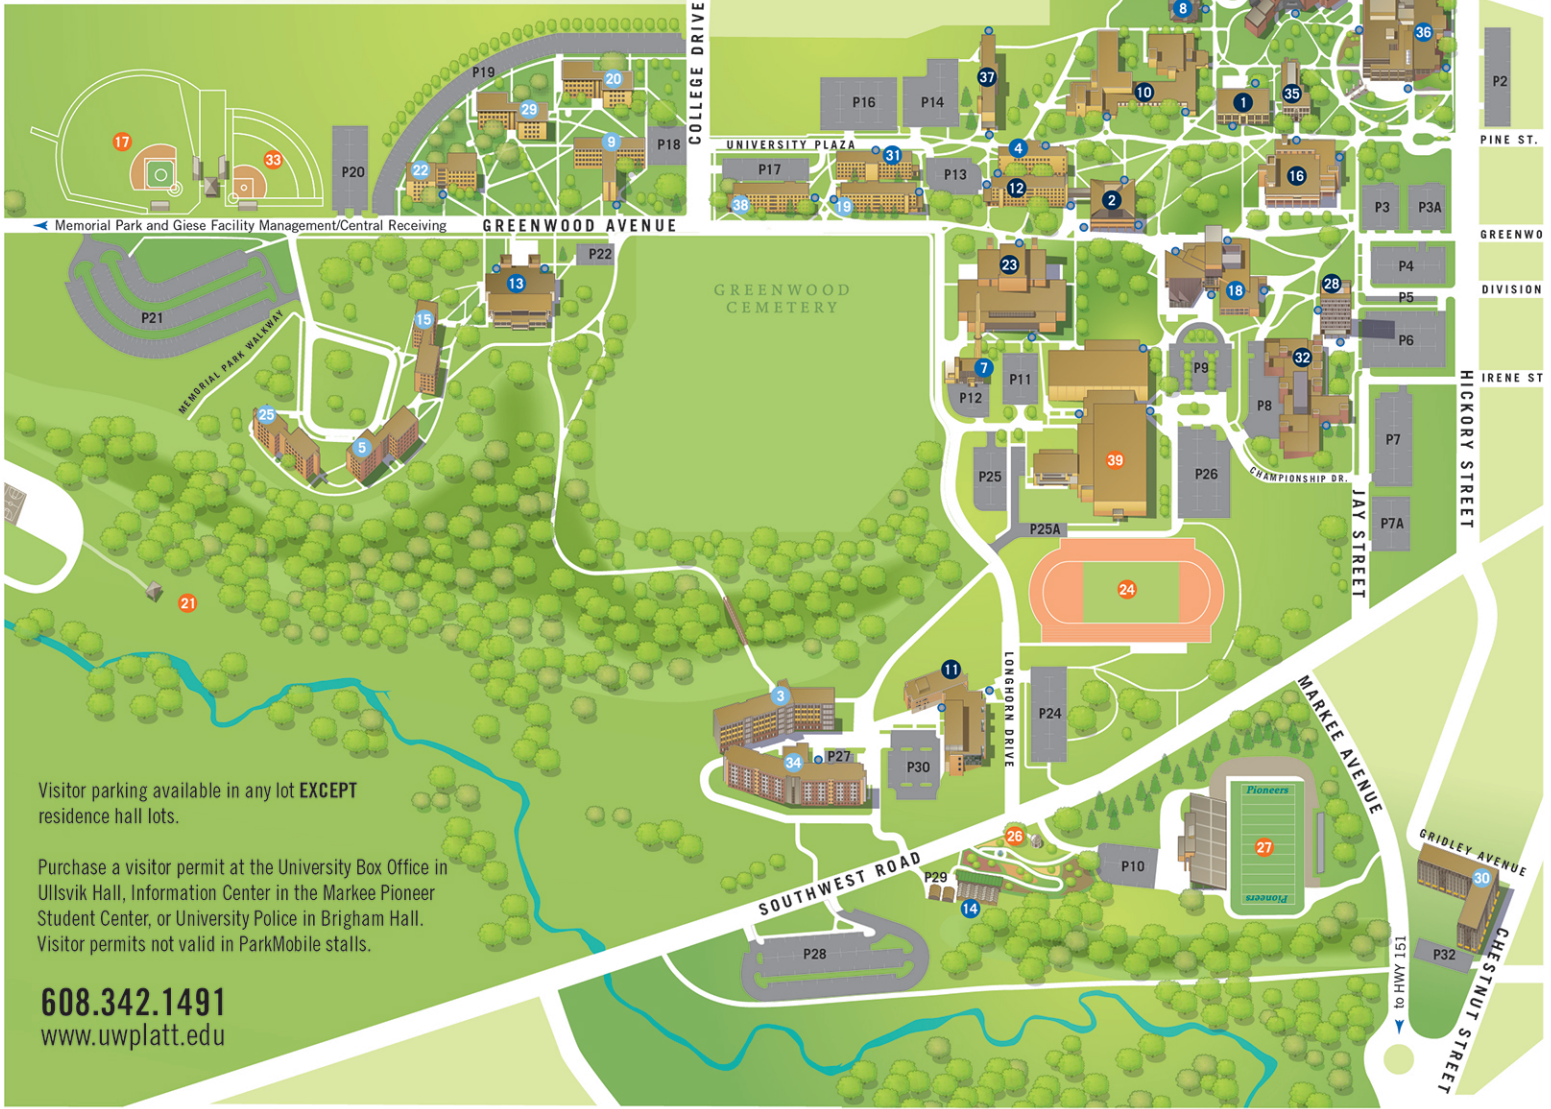

UNIVERSITY OF WISCONSIN PLATTEVILLE

Visitor parking available in any lot EXCEPT residence hall lots.

Purchase a visitor permit at the University Box Office in Ullsvik Hall, Information Center in the Markee Pioneer Student Center, or University Police in Brigham Hall. Visitor permits not valid in ParkMobile stalls.

608.342.1491
www.uwplatt.edu

- | | | | | |
|------------------------------|----------------------------------|--------------------|---------------------|------------------------|
| 1 Art Building | 13 Glenview Commons | 23 Ottensman Hall | 29 Porter Hall | 35 Ullrich Hall |
| 2 Boebel Hall | 14 Greenhouse Complex | 24 Outdoor Track | 30 Rountree Commons | 36 Ullsvik Hall |
| 3 Bridgeway Commons | 15 Hugunin Hall | 25 Pickard Hall | 31 Royce Hall | 37 Warner Hall |
| 4 Brigham Hall | 16 Karrmann Library | 26 Pioneer Gardens | 32 Russell Hall | 38 Wilgus Hall |
| 5 Brockert Hall | 17 Kendall Murray Baseball Field | 27 Pioneer Stadium | 33 Softball Field | 39 Williams Fieldhouse |
| 6 Center for the Arts | 18 Markee Pioneer Student Center | 28 Pioneer Tower | 34 Southwest Hall | |
| 7 Central Heating Plant | 19 McGregor Hall | | | |
| 8 Children's Center | 20 Melcher Hall | | | |
| 9 Dobson Hall | 21 Memorial Park | | | |
| 10 Doudna Hall | 22 Morrow Hall | | | |
| 11 Busby Hall of Engineering | | | | |
| 12 Gardner Hall | | | | |

PIONEER FARM 29200 College Farm Road, Platteville

- | | |
|--------------------------------------|---|
| 40 Ag Technology Center | 43 Dairy Center |
| 41 Beef Center | 44 Forensic Investigation Crime Scene House |
| 42 Cooper Living and Learning Center | 45 Swine Center |

KEY

- University Services
- Academic Buildings
- Athletics or Recreation
- Residence Halls
- Farm Buildings
- Accessible
- P Parking